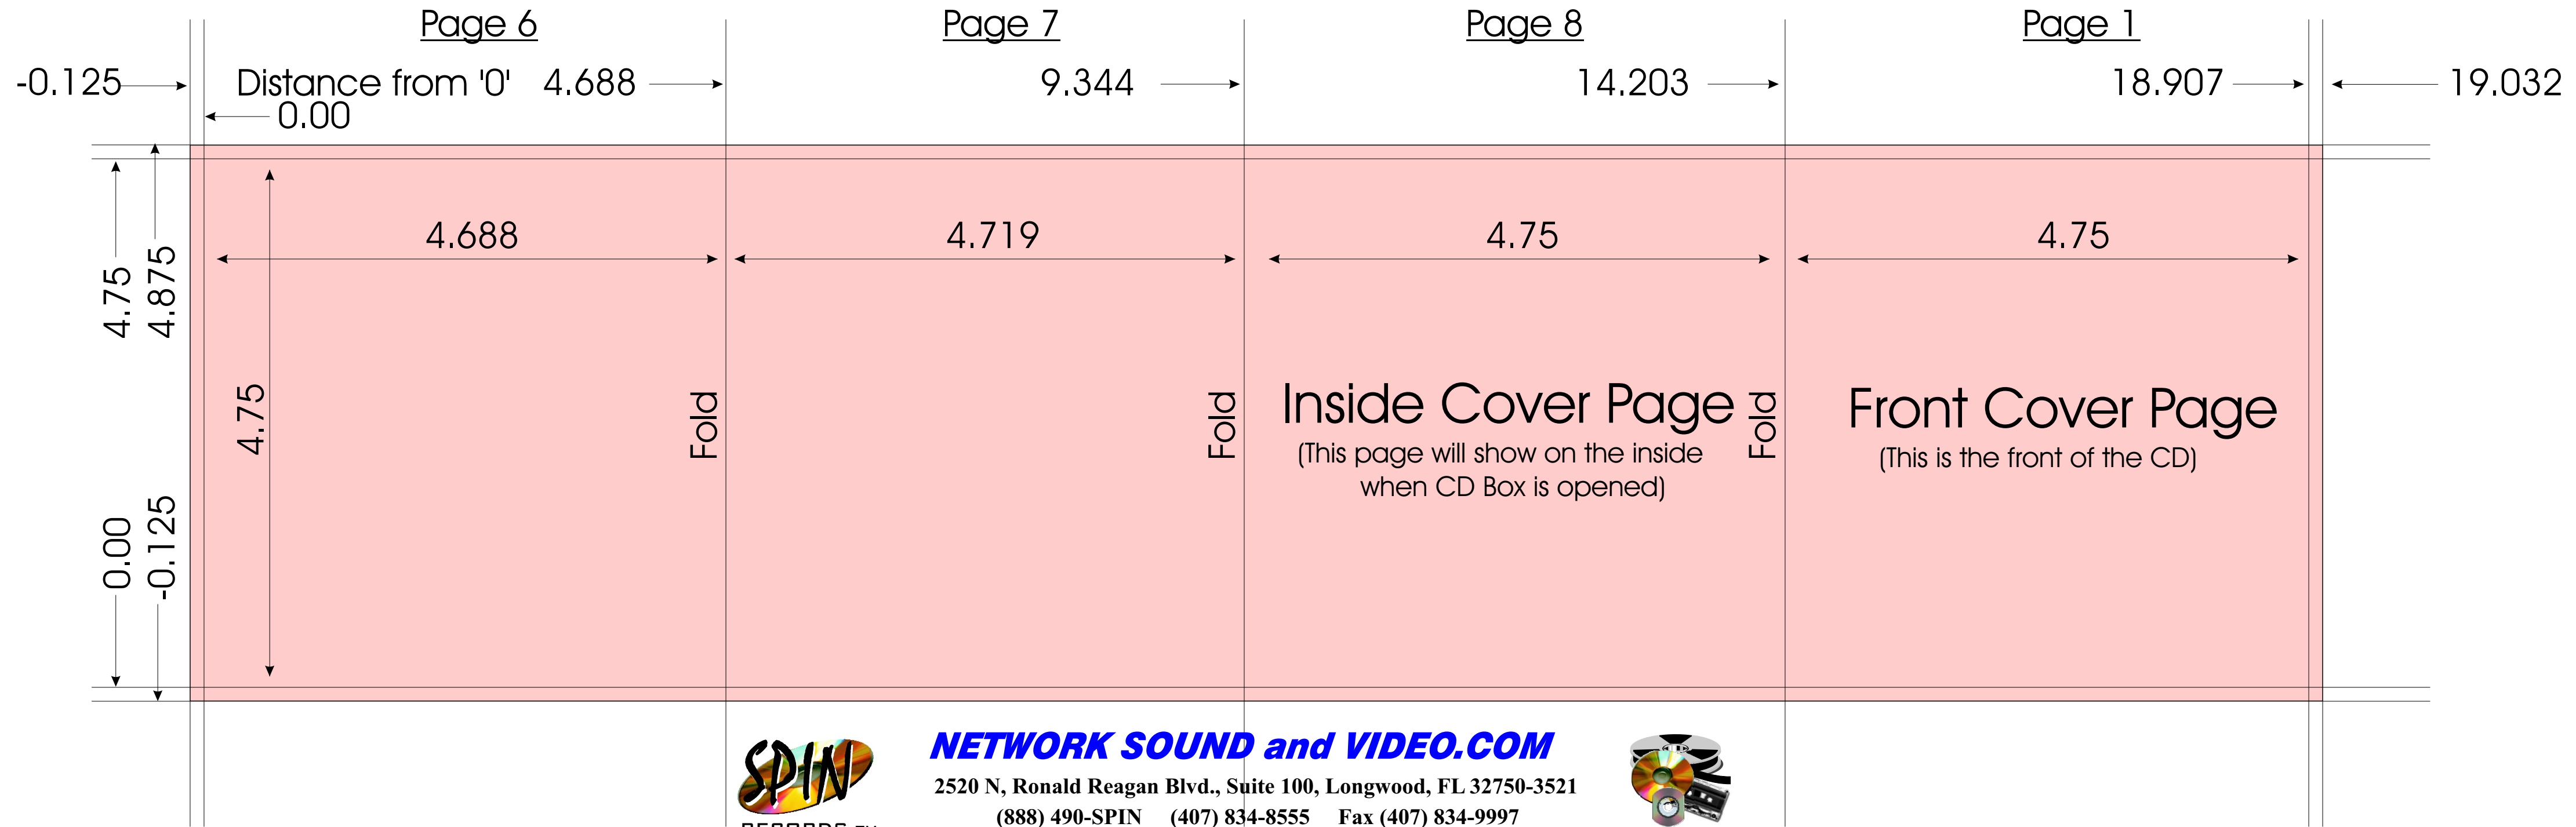

8 Page CD Insert Page 1,6,7,8

18.907 Finished Cut Dimension

19.157 Pre Cut Dimension

NETWORK SOUND and VIDEO.COM

2520 N, Ronald Reagan Blvd., Suite 100, Longwood, FL 32750-3521

(888) 490-SPIN (407) 834-8555 Fax (407) 834-9997