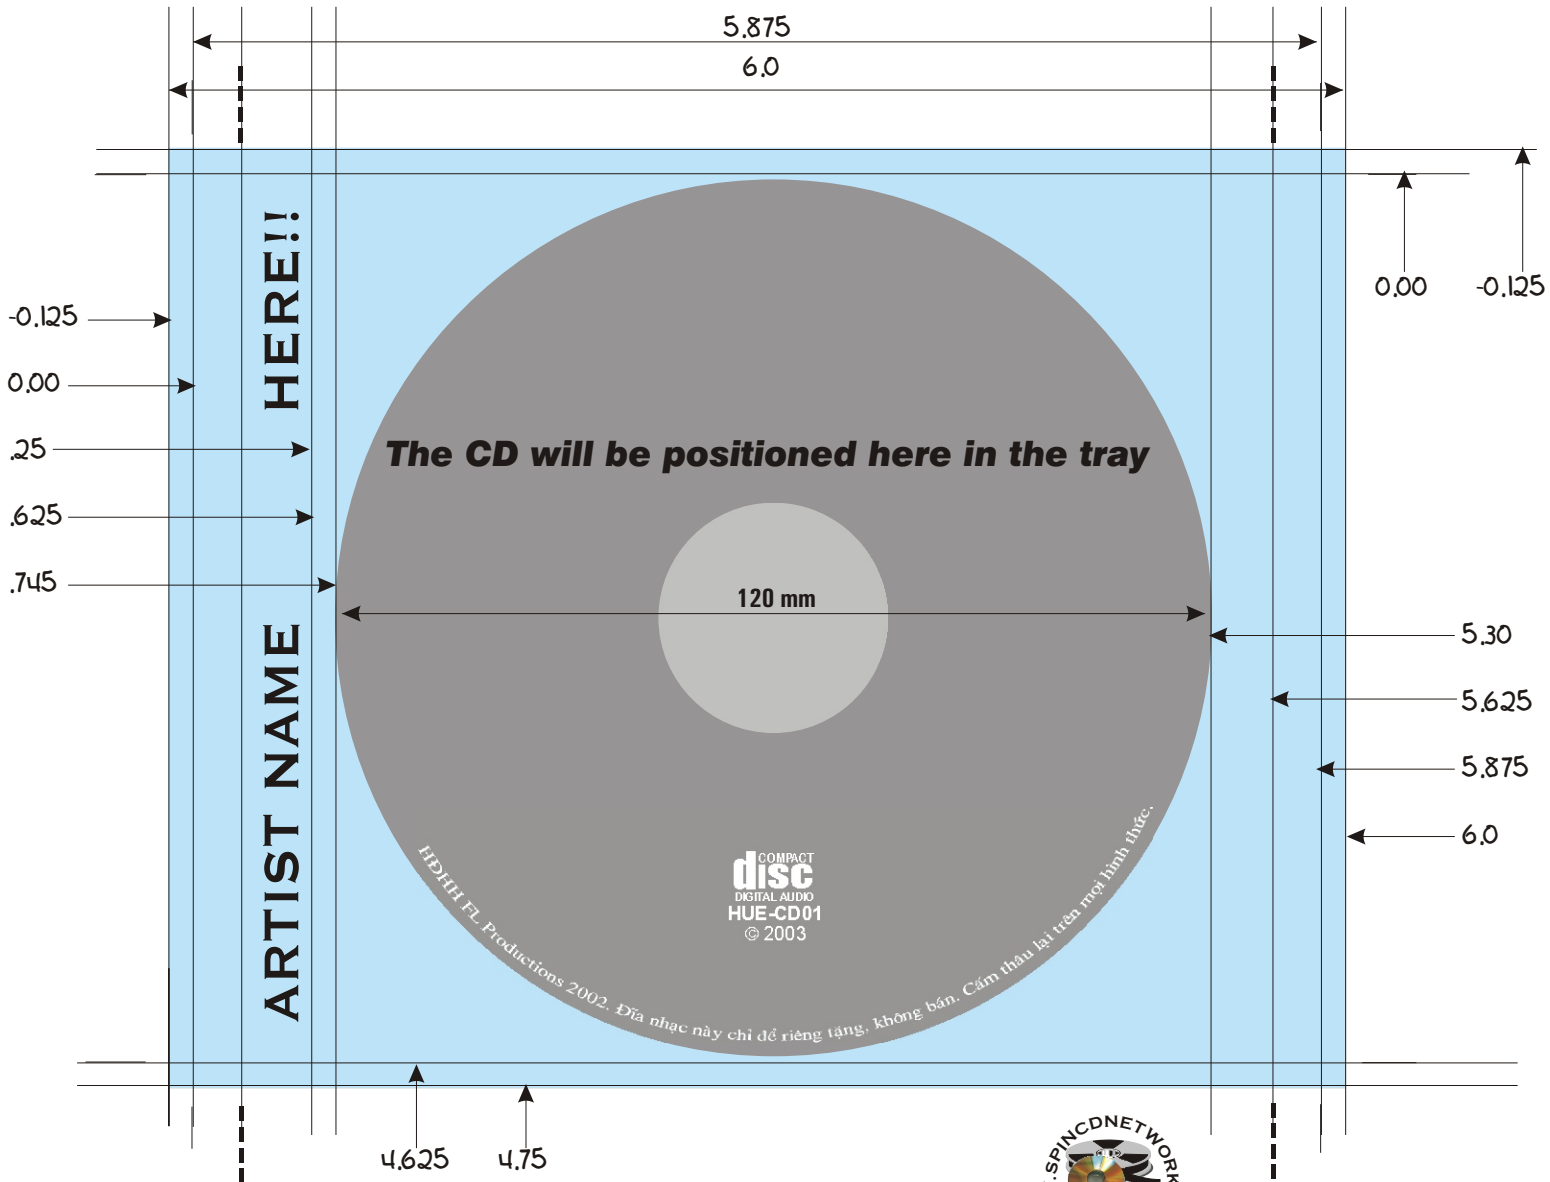

CD Tray Card Inside (Page 2)

Network Sound Productions, Inc
407-834-8555
www.NetworkSoundInc.com